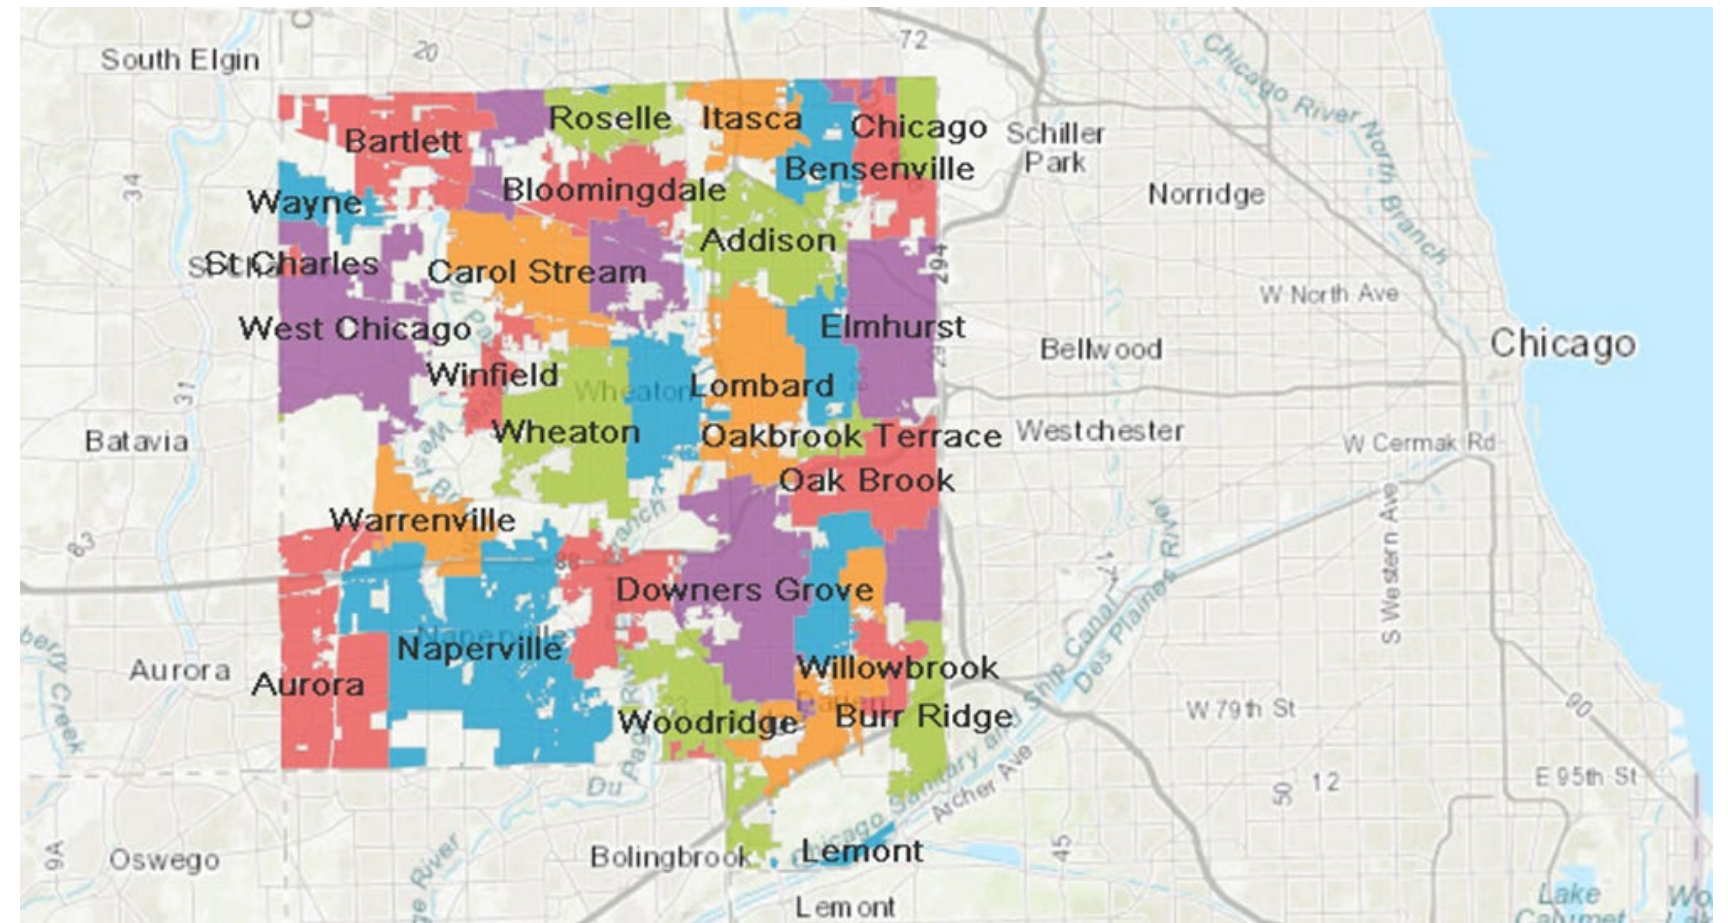

DUPAGECOUNTRY

2020 Overview & Statistics

DuPage County, IL

2nd Highest Population County in IL

39 Municipalities

336 Square Miles

Population: 931,826

90,000+ Businesses

First C-PACE Financing Project in IL

High Number of Diverse Industry Sectors

DuPage County, IL

Top Growth Sectors

Healthcare & Social Assistance- 8 award-winning hospitals; 77,000+ employees; \$5.8 billion GDP; fastest growing industry

Professional/Administration Services - 2nd highest growth sector; more than 63,000 employees

Retail -3rd fastest growing with more than 62,00 employees

Other Key Industries

Advanced Manufacturing - Employs more than 57,000; 3,500 properties; 2nd largest in IL

Food Processing & Distribution- More than 11,00 jobs; 51 major employers in DuPage

Transportation, Logistics & Warehousing - Employs more than 33,000; 144 million square feet

Total Employment - 653,705

Information provided by Choose DuPage Economic Development Alliance